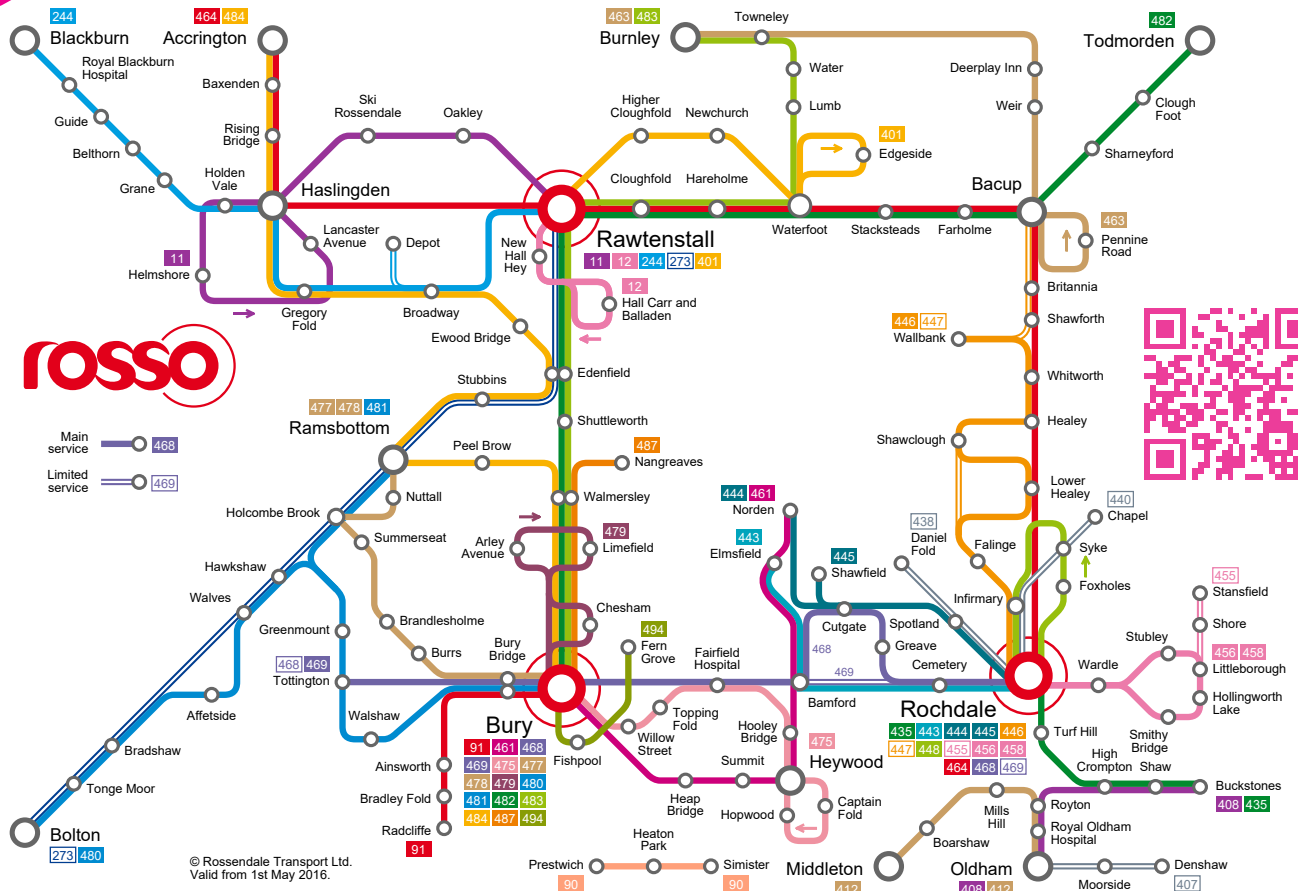

If you have a smart phone please scan the QR codes to be taken straight to the websites.

getting around Blackburn, Darwen & Accrington by bus

where to catch your bus Blackburn

route	stops	towards
1	Atterworth Street stop A6	Darwen & Bolton
2	Atterworth Street stop A7	Royal Blackburn Hospital, Newfield Church & Darwen
3	Atterworth Street stop A7	Bookland stand D
4	Atterworth Street stop A7	Bookland stand K
5	Atterworth Street stop A7	Green Lane & Lupton Road
6A	Atterworth Street stop A2	Balton, Great Harwood, Clayton & Accrington
7	Atterworth Street stop A8	Bookland stand P
8	Bookland stand A	Bookland stand A
9A	Atterworth Street stop A4	Four Lane Ends & Revidge
9B	Atterworth Street stop A7	Royal Blackburn Hospital & Newfield Drive
10	Atterworth Street stop A8	Bookland stand P
11	Atterworth Street stop A3	Wilpshire, Whitley & Clitheroe
12	Bookland stand A	Bookland stand A
13	Atterworth Street stop A5	Fenwick & Preston
14	Atterworth Street stop A2	Balton, Clayton & Accrington
15	Atterworth Street stop A2	Bookland stand C

where to catch your bus Darwen

route	stops	towards
1	D, E	Blackburn
A	stand 1	Balton
B	stand 2	Newfield Drive, Royal Blackburn Hospital & Bookland

where to catch your bus Accrington

route	stops	towards
H	Clayton, Stoodley & Bookland	Clayton, Stoodley & Bookland
G	Clayton, Great Harwood & Bookland	Clayton, Great Harwood & Bookland
C	Bookland & Bookland	Bookland & Bookland
G	Clayton, Great Harwood & Bookland	Clayton, Great Harwood & Bookland
O	to Bookland, Haslingden, Preston & Manchester	to Bookland, Haslingden, Preston & Manchester